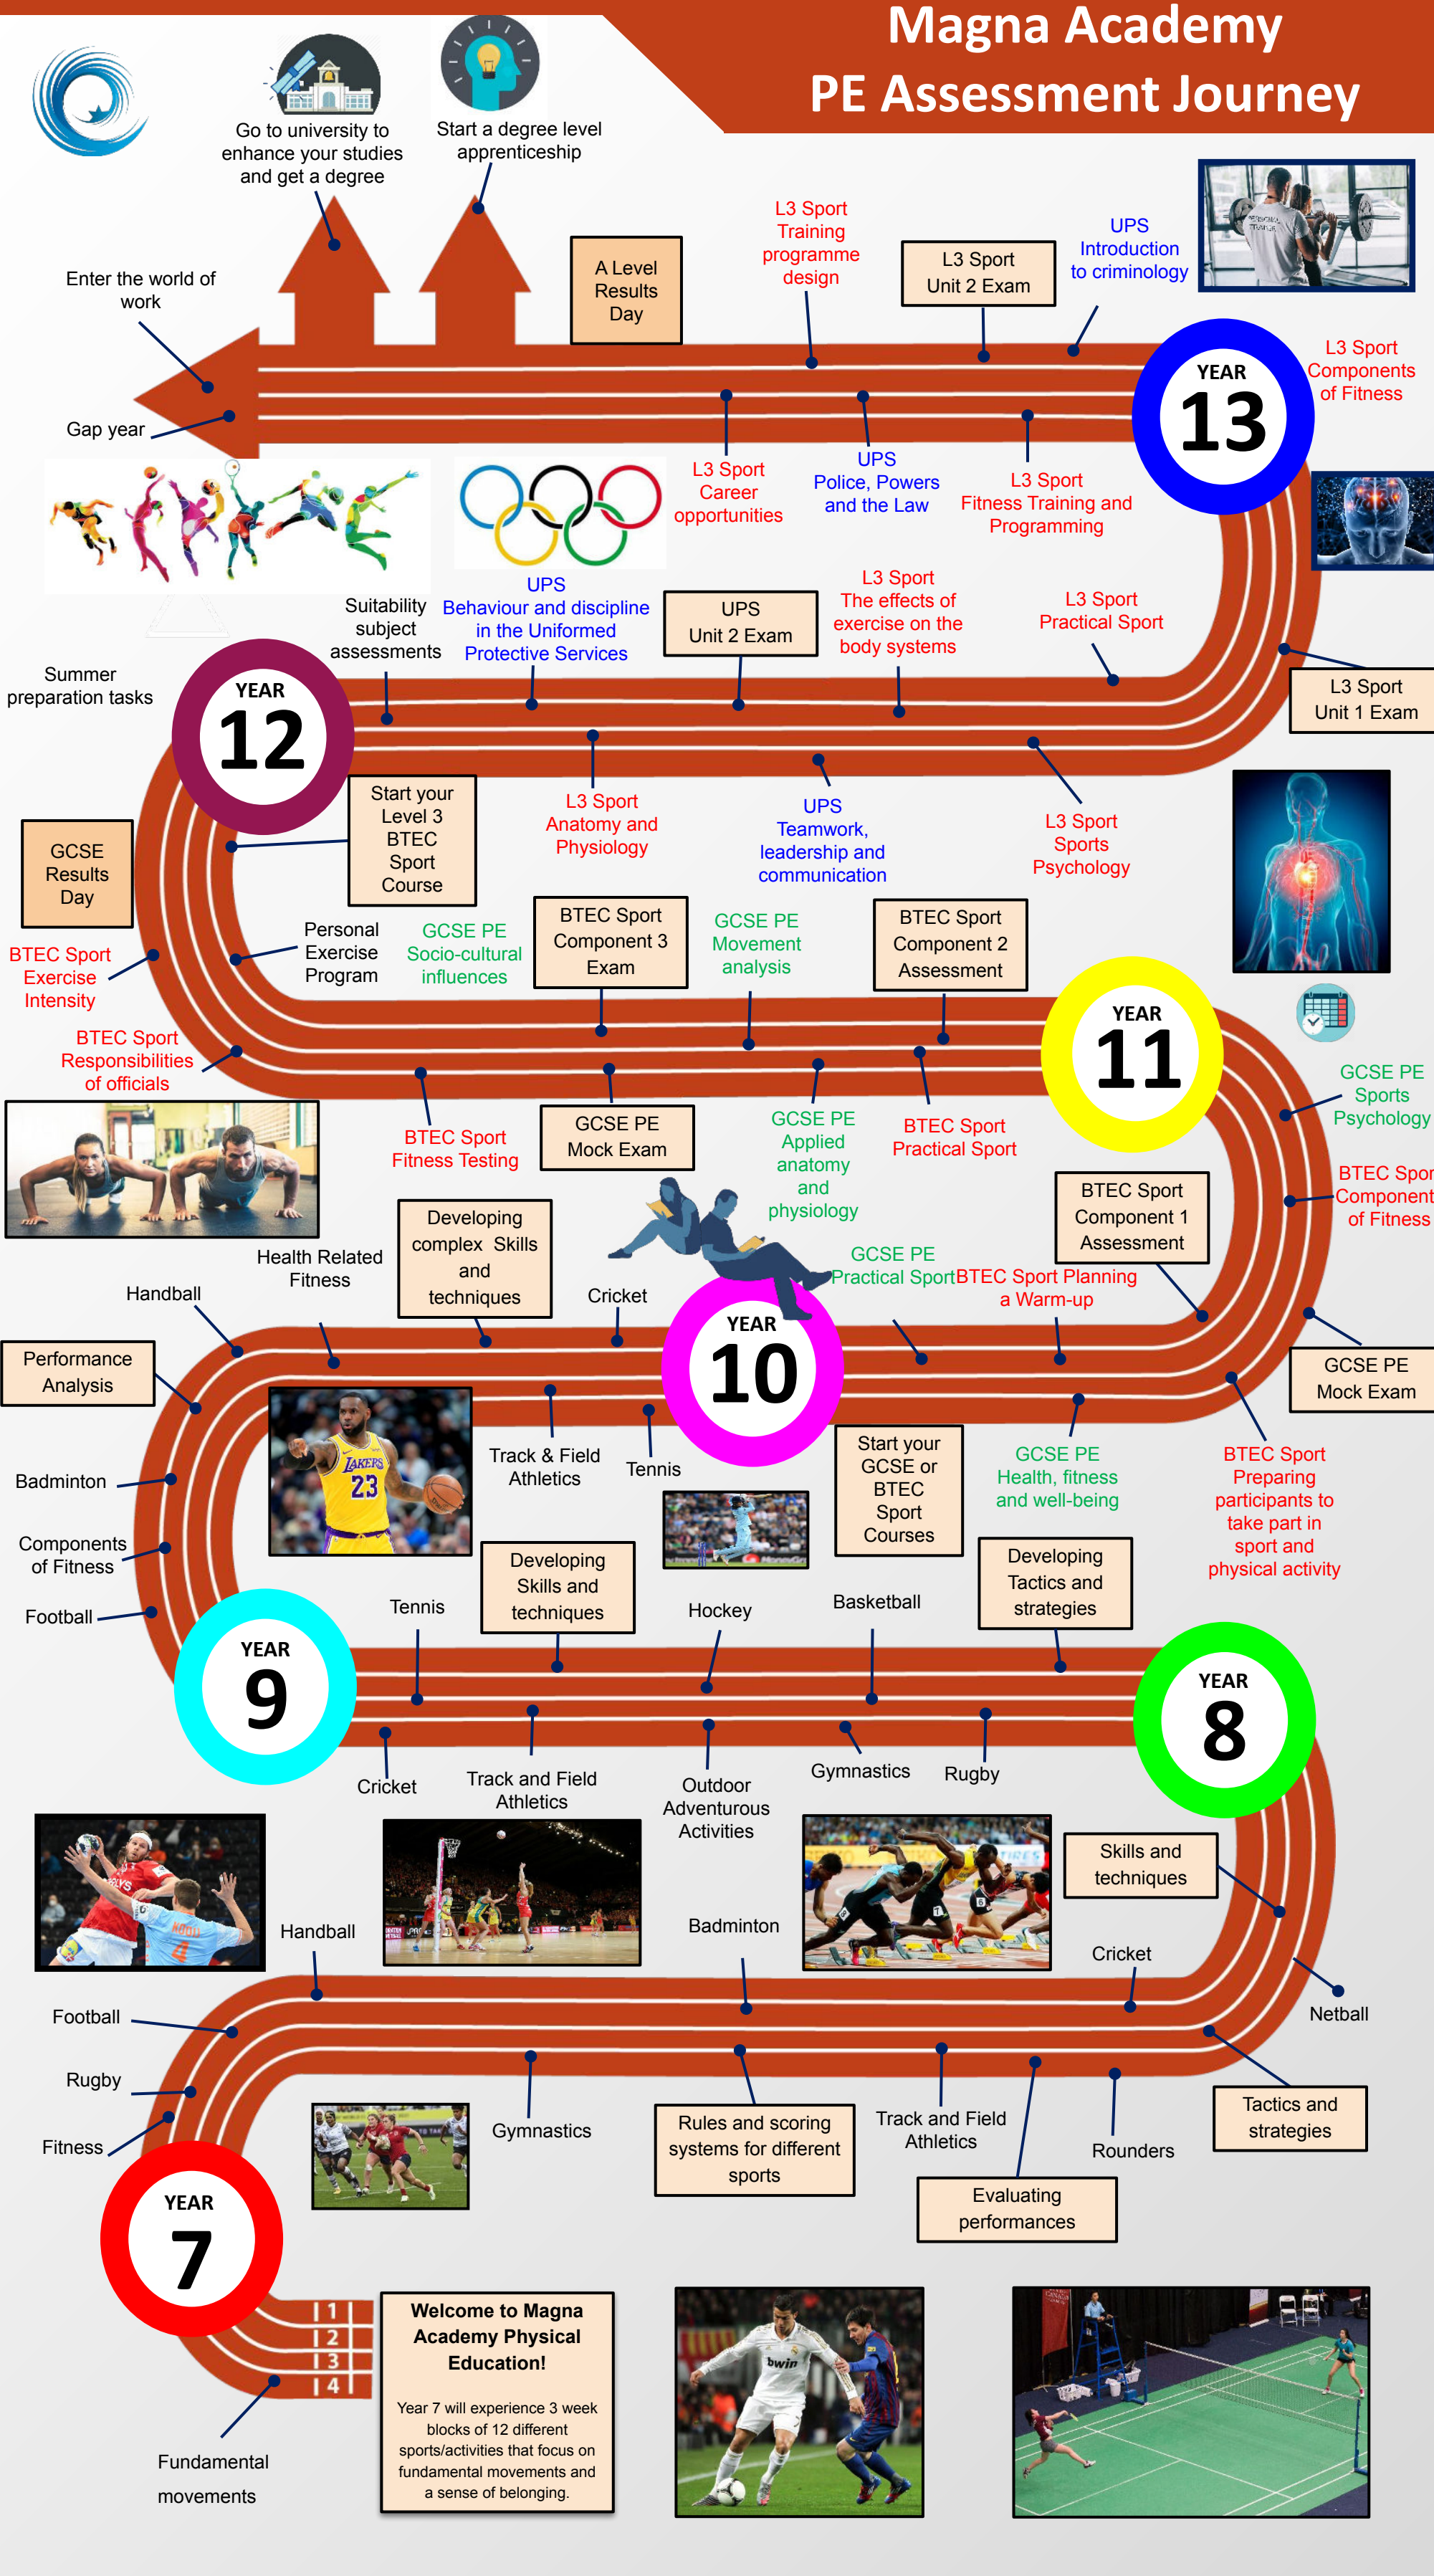

# Magna Academy PE Assessment Journey

**Welcome to Magna Academy Physical Education!**

Year 7 will experience 3 week blocks of 12 different sports/activities that focus on fundamental movements and a sense of belonging.